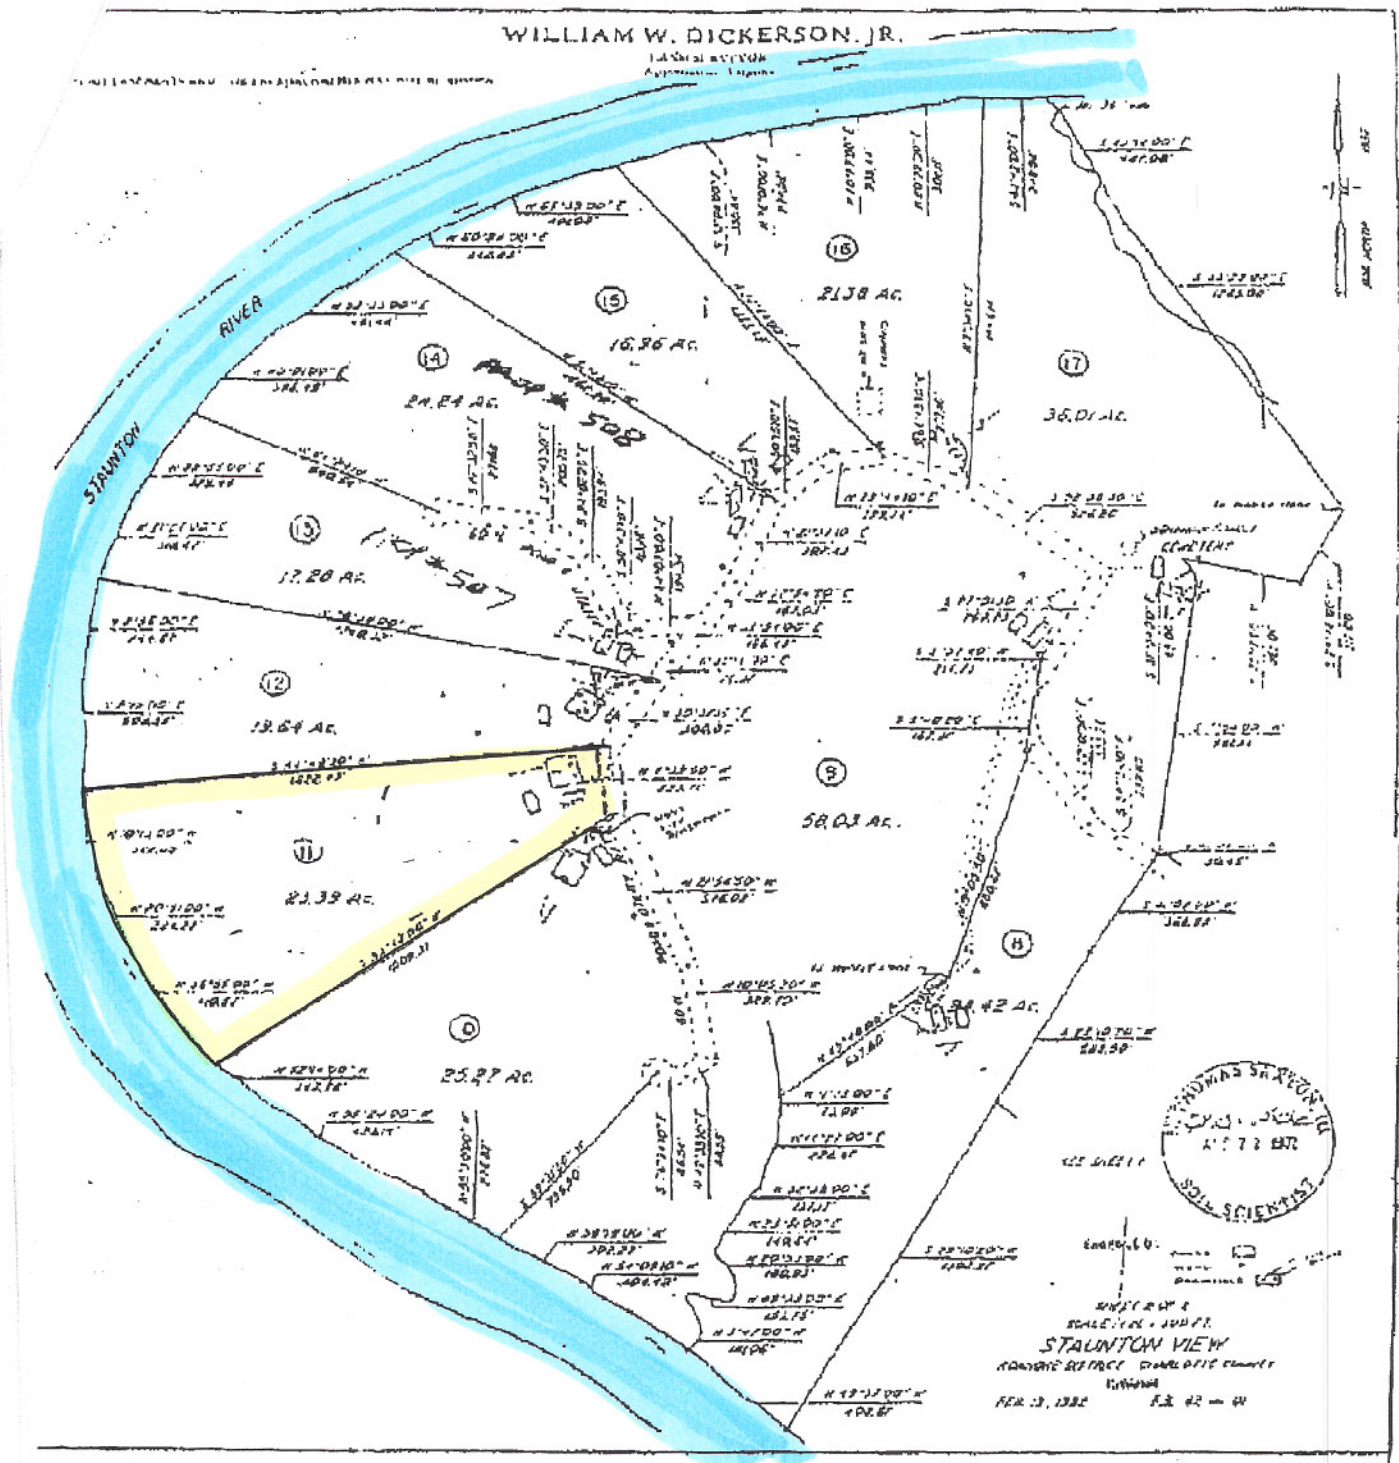

WILLIAM W. DICKERSON, JR.
Federal Surveyor
Agriculture - Virginia

SCALE: 1" = 100 FT.
STANTON VIEW
FEDERAL SURVEY
FEB. 13, 1932